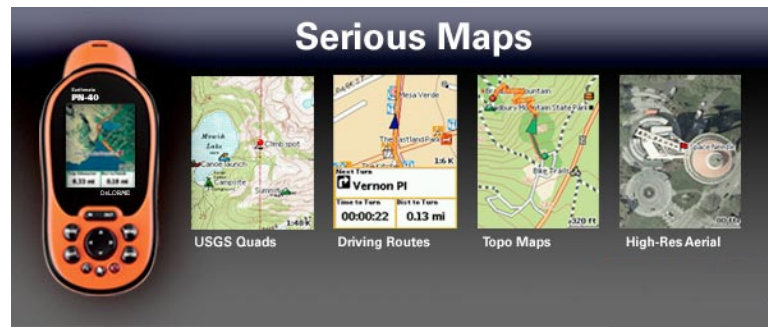

## Earthmate PN-Series GPS

### Serious Maps

- § Included. Comes with three discs containing detailed hybrid 1:100k topographic and street maps of the entire USA. You do not need anything else to hike, geocache, or navigate the backcountry. It's all in the box.
- § Also Included: Sample Certificate. A \$40 certificate is included for downloading sample supplementary datasets. Take a "test drive" with any of the supplementary datasets DeLorme offers: high-resolution aerial imagery, USGS 7.5-Minute Quad Map, NOAA Nautical Charts, and more..
- § And for Only \$29.95! Then, once you're convinced, subscribe to the NEW DeLorme Map Library for only \$29.95 per year. Get all the USGS Quads, NOAA nautical charts and high-resolution color aerial imagery to layer WITH your topo and street maps for only \$29.95! No hidden charges.  
You may purchase your subscription right through the NetLink tab of your DeLorme software, or add a MapLibrary Subscription Card to your online Shopping Cart today, containing your personal MapLibrary key number. It will be shipped directly to you.

### Multiple Views of the Same GPS Location

On-device data layering lets you select which map or imagery type to see of your GPS location. Switch among data types to gain a comprehensive view of where you are – it's revolutionary and provides a whole new level of geographic detail.

### Extensive On-Device Memory

500 MB of available internal flash memory in addition to the pre-loaded world base map. Holds up to ten tracks (10,000 points per track); 1,000 user-defined waypoints; and 50 routes. SD slot also available